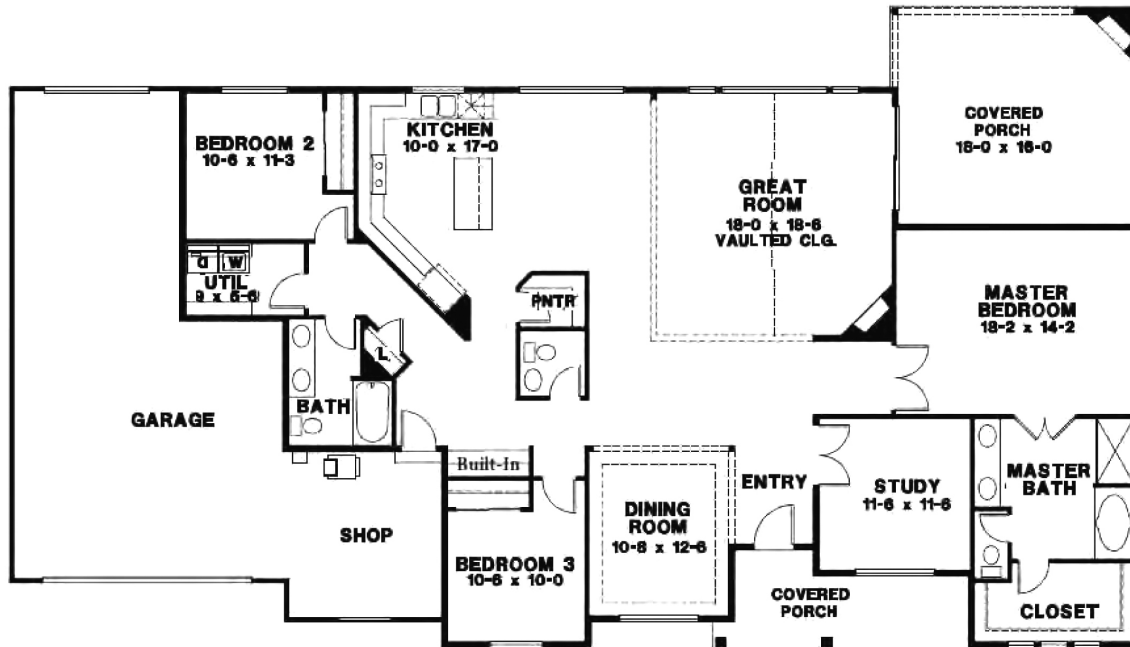

## Hunter 1

SIZE: 2460 sf.

BEDS: 3

BATHS: 2.5

GARAGE: 3-Car Tandem + Shop

JENNIFER MCABEE / Sales Manager  
Keller Williams Tacoma Office  
Office. (253) 201-0181 / [jennifermcabee@comcast.net](mailto:jennifermcabee@comcast.net)