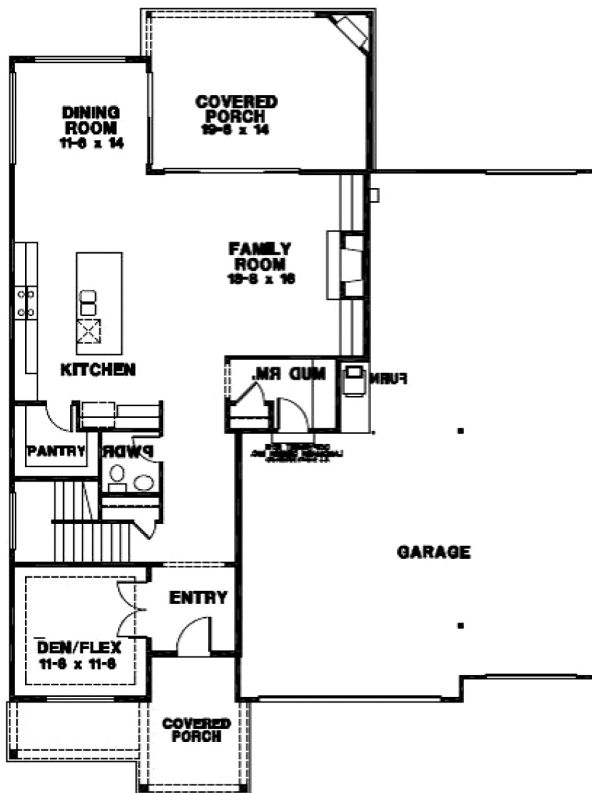

A

B

SILVER HAWK

silverhawklacey.com

Hunter 9

SIZE: 2967 sf.

BEDS: 4

BATHS: 2.5