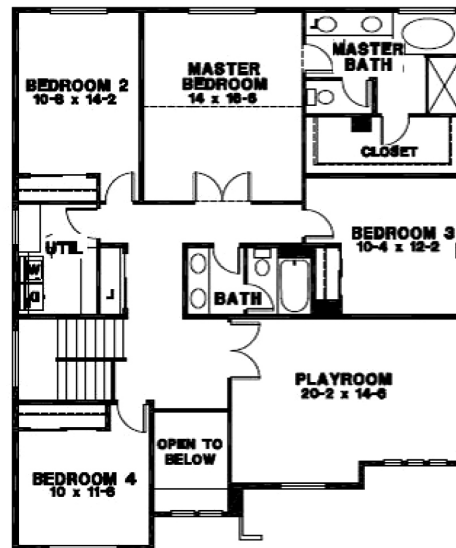

A

B

SILVER HAWK

silverhawklacey.com

Hunter 9

SIZE: 2967 sf.

BEDS: 4

BATHS: 2.5

GARAGE: 4-Car Tandem

JENNIFER MCABEE / Sales Manager
Keller Williams Tacoma Office
Office. (253) 201-0181 / jennifermcabee@comcast.net

HENDRICKSON
MARKETING

NOTE: CONTINUING A POLICY FOR CONSTANT IMPROVEMENT, BUILDER RESERVES THE RIGHT TO CHANGE FEATURES, BRAND NAMES, DIMENSIONS, ARCHITECTURAL DETAILS AND DESIGNS. THIS FLYER IS FOR ILLUSTRATIVE PURPOSES AND DRAWINGS ARE NOT TO SCALE. THIS IS NOT PART OF A LEGAL CONTRACT. PRICES ARE SUBJECT TO CHANGE WITHOUT NOTICE.