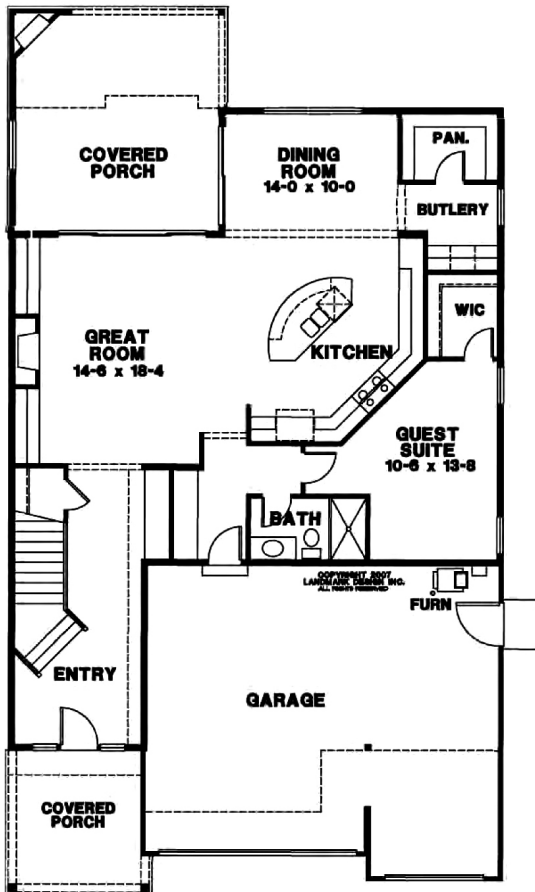

A

B

## Hunter 10

SIZE: 3421 sf.

BEDS: 4

BATHS: 2.5

GARAGE: 3-Car

JENNIFER MCABEE / Sales Manager  
Keller Williams Tacoma Office  
Office. (253) 201-0181 / [jennifermcabee@comcast.net](mailto:jennifermcabee@comcast.net)