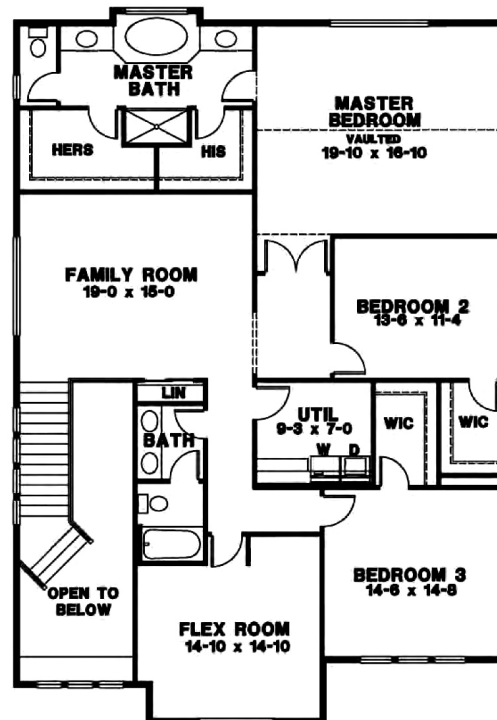

A

B

## Hunter 10

SIZE: 3421 sf.

BEDS: 4

BATHS: 2.5

GARAGE: 3-Car

JENNIFER MCABEE / Sales Manager  
Keller Williams Tacoma Office  
Office. (253) 201-0181 / [jennifermcabee@comcast.net](mailto:jennifermcabee@comcast.net)